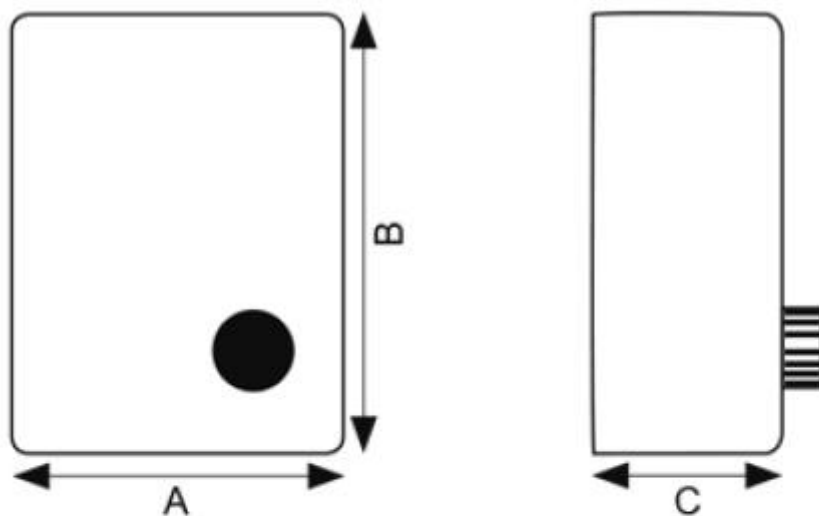

Abmessungen / Dimensions / Dimensioni

VRTT 4

Masse / Dimensions / Dimensioni, mm

Type	(mm)	A	B	C	Enclosure
------	------	---	---	---	-----------

VRTT 4		300	425	175	Steel
--------	--	-----	-----	-----	-------