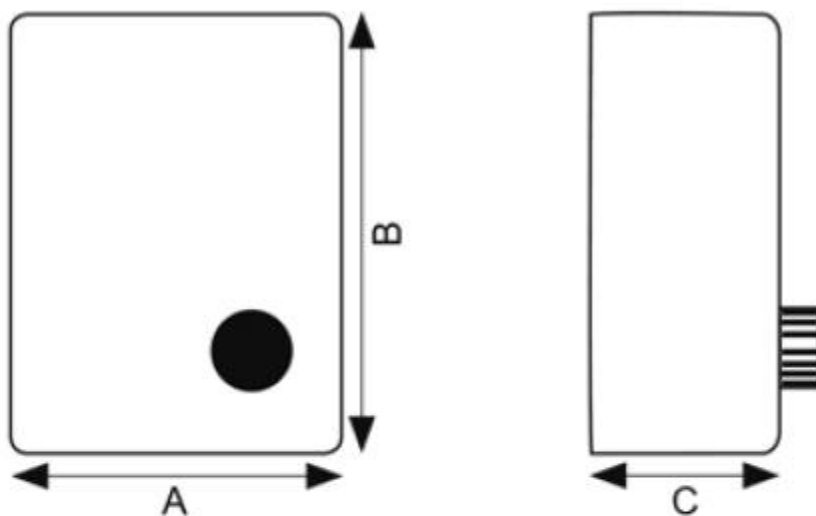

Abmessungen / Dimensions / Dimensioni

VRTT 7

Masse / Dimensions / Dimensioni, mm

Type	(mm)	A	B	C	Enclosure
------	------	---	---	---	-----------

VRTT 7		300	425	235	Steel
--------	--	-----	-----	-----	-------