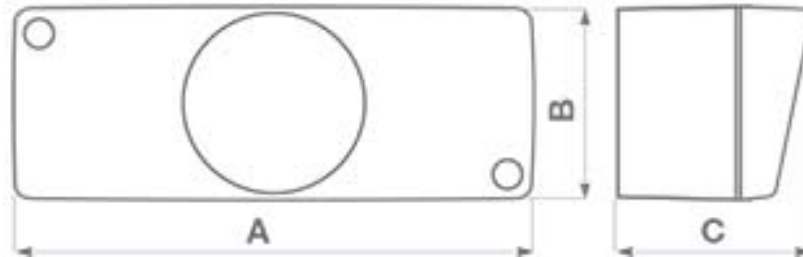

Abmessungen / Dimensions / Dimensioni

C T Timer

A = 144, B = 54, C = 55.8

Masse / Dimensions / Dimensioni, mm