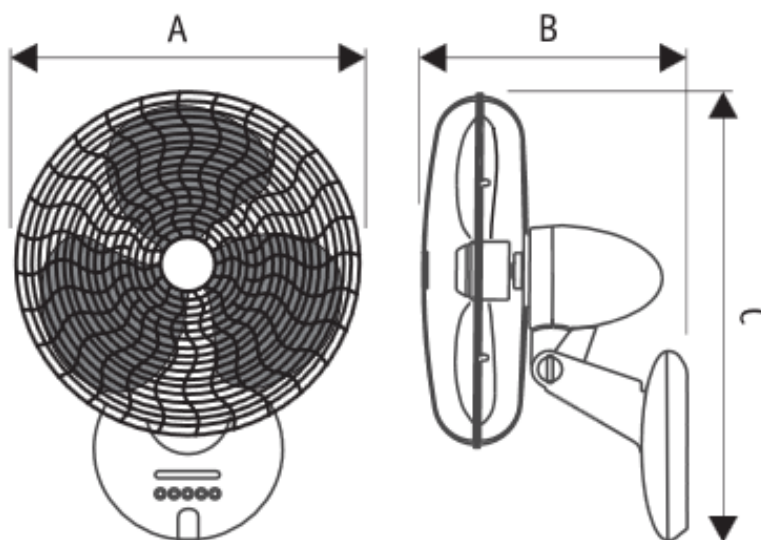

Abmessungen Wandventilator Gordon 30/40 in cm
 Dimensions ventilateur mural Gordon W30/40 en cm
 Dimensioni ventilatore da parete Gordon W30/40 in cm

GORDON WALL 30/40

	A	B	C
Gordon 30	36.5 cm	33.5 cm	50 cm
Gordon 40	46 cm	35.5 cm	60 cm