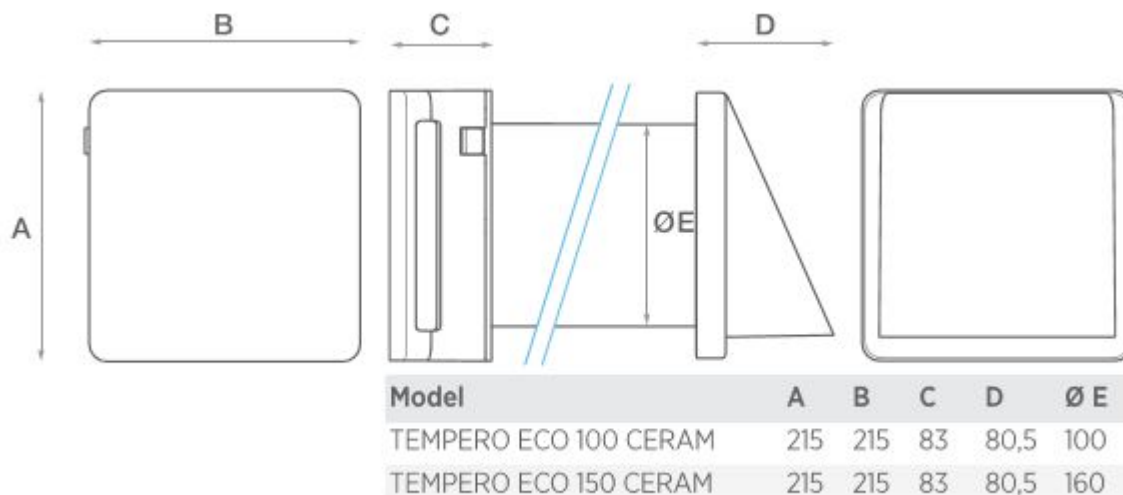

Abmessungen / Dimensions / Dimensioni

Tempero Eco 100/150 CERAM

Masse / Dimensions / Dimensioni, mm

FUNCTIONING SCHEMES

Base Version

Active Version

Wireless Version