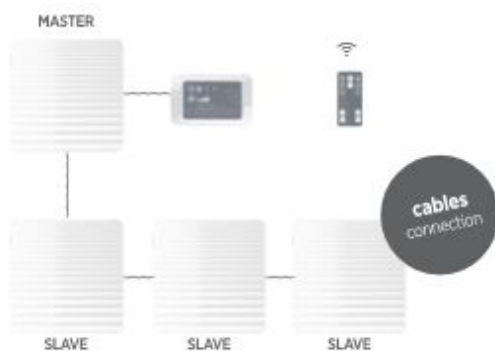

Abmessungen / Dimensions / Dimensioni

Tempero Eco 100/150 CERAM

Masse / Dimensions / Dimensioni, mm

FUNCTIONING SCHEMES

Base Version

Active Version

Wireless Version