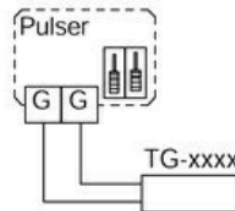

**Anschlussschema / Schéma de raccordement / Schema di allacciamento**

**Elektronische Temperaturregler Pulser M**

Supply voltage and load

Position of change-over switch with internal sensor

Position of change-over switch with external sensor

Adjustment of change-over switch with min. limit sensor

Adjustment of change-over switch with max. limit sensor