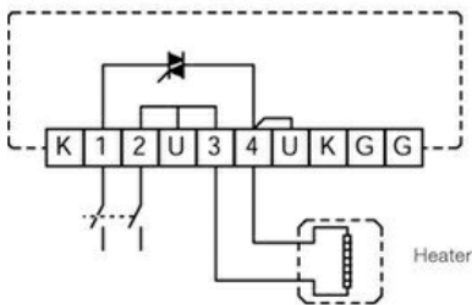

**Anschlussschema / Schéma de raccordement / Schema di allacciamento**

**Elektronische Temperaturregler Pulser M**

Supply voltage and load

Position of change-over switch with internal sensor

Position of change-over switch with external sensor

Adjustment of change-over switch with min. limit sensor

Adjustment of change-over switch with max. limit sensor