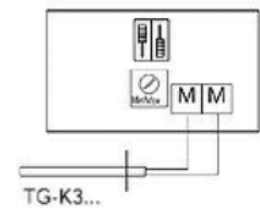

**Anschlussschema / Schéma de raccordement / Schema di allacciamento**

**Elektronische Temperaturregler Pulser M**

Supply voltage and load

Position of change-over switch with internal sensor

Position of change-over switch with external sensor

Adjustment of change-over switch with min. limit sensor

Adjustment of change-over switch with max. limit sensor