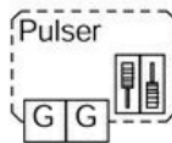

**Anschlussschema / Schéma de raccordement / Schema di allacciamento**

**Elektronische Temperaturregler Pulser M**

Supply voltage and load

Position of change-over switch with internal sensor

Position of change-over switch with external sensor

Adjustment of change-over switch with min. limit sensor

Adjustment of change-over switch with max. limit sensor