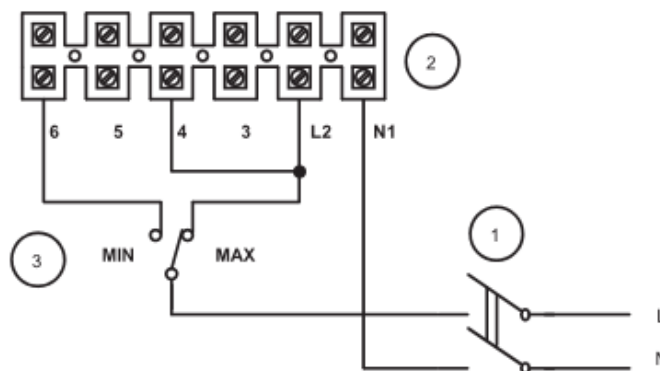

Anschlussschema / Schéma de raccordement / Schema di allacciamento

Vortice Serie CA-Roof MD E RF, 230V.

A7

...wir bewegen Luft!

Risch Lufttechnik AG

Ihr Fachhandel der Lüftungs- und Klimabranche
Votre commerce spécialisé en ventilation et climatisation

13B

Wiring for 3 speed with 3 switches

note: don't remove connected wires

- 1 2 POLES SWITCH (DPST)
- 2 PRODUCT TERMINALS
- 3 3x 1 POLE SWITCH (UPST)

13C

Wiring for Electronic Dimmer

note: don't remove connected wires

- 1 2 POLES SWITCH (DPST)
- 2 PRODUCT TERMINALS
- 3 DIMMER C1.5 cod. 12966

13D

Wiring for 2 speeds with 2 poles switch: MAX/MIN

note: don't remove connected wires

- 1 2 POLES SWITCH (DPST)
- 2 PRODUCT TERMINALS
- 3 CHANGEOVER SWITCH

13D

Wiring for 2 speeds with 2 poles switch: MAX/MIN

note: don't remove connected wires

- 1 2 POLES SWITCH (DPST)
- 2 PRODUCT TERMINALS
- 3 CHANGEOVER SWITCH

13E

Wiring for 2 speeds with 2 poles switch: MAX/MID