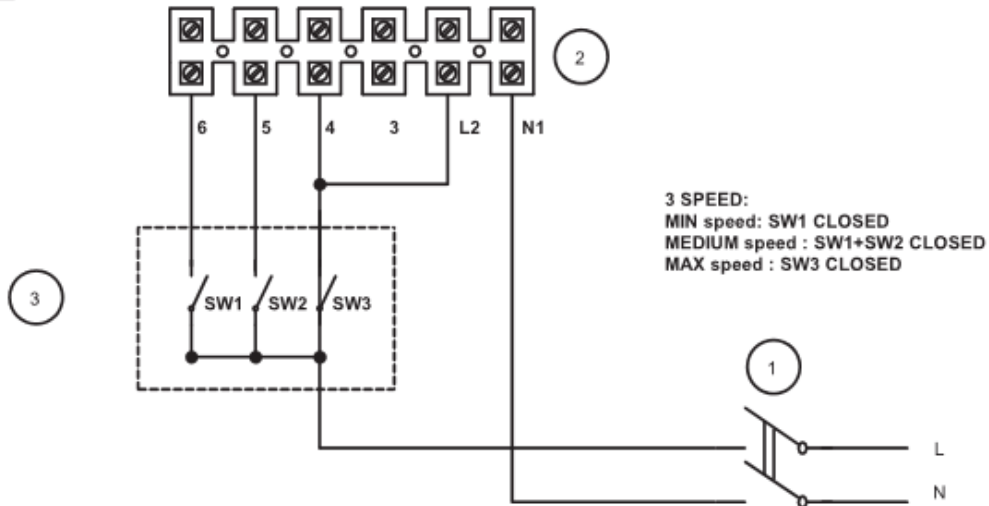

Anschlussschema / Schéma de raccordement / Schema di allacciamento

Vortice Serie CA-Roof MD E RF, 230V.

A7

...wir bewegen Luft!

Risch Lufttechnik AG

Ihr Fachhandel der Lüftungs- und Klimabranche
Votre commerce spécialisé en ventilation et climatisation

13B

Wiring for 3 speed with 3 switches

note: don't remove connected wires

- 1 2 POLES SWITCH (DPST)
- 2 PRODUCT TERMINALS
- 3 3x 1 POLE SWITCH (UPST)

13C

Wiring for Electronic Dimmer

note: don't remove connected wires

- 1 2 POLES SWITCH (DPST)
- 2 PRODUCT TERMINALS
- 3 DIMMER C1.5 cod. 12966

13D

Wiring for 2 speeds with 2 poles switch: MAX/MIN

note: don't remove connected wires

- 1 2 POLES SWITCH (DPST)
- 2 PRODUCT TERMINALS
- 3 CHANGEOVER SWITCH

13D

Wiring for 2 speeds with 2 poles switch: MAX/MIN

note: don't remove connected wires

- 1 2 POLES SWITCH (DPST)
- 2 PRODUCT TERMINALS
- 3 CHANGEOVER SWITCH

13E

Wiring for 2 speeds with 2 poles switch: MAX/MID