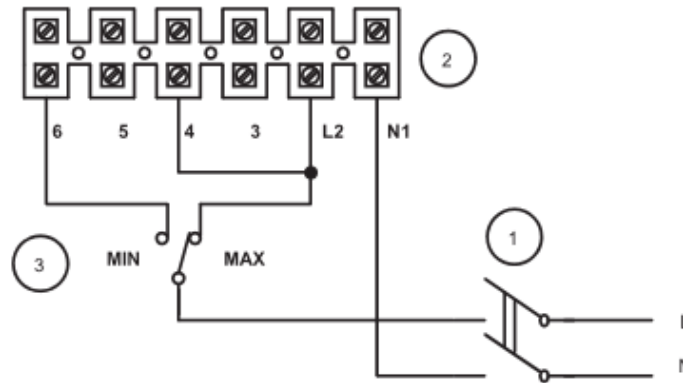

- 1 2 POLES SWITCH (DPST)
- 2 PRODUCT TERMINALS
- 3 DIMMER C1.5 cod. 12966

13D

Wiring for 2 speeds with 2 poles switch: MAX/MIN

note: don't remove connected wires

- 1 2 POLES SWITCH (DPST)
- 2 PRODUCT TERMINALS
- 3 CHANGEOVER SWITCH

13D

Wiring for 2 speeds with 2 poles switch: MAX/MIN

note: don't remove connected wires

- 1 2 POLES SWITCH (DPST)
- 2 PRODUCT TERMINALS
- 3 CHANGEOVER SWITCH

13E

Wiring for 2 speeds with 2 poles switch: MAX/MID

note: don't remove connected wires

- 1 2 POLES SWITCH (DPST)
- 2 PRODUCT TERMINALS
- 3 CHANGEOVER SWITCH