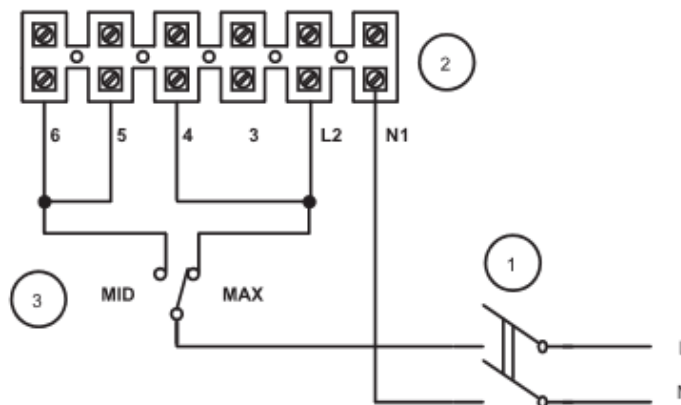

13D

Wiring for 2 speeds with 2 poles switch: MAX/MIN

note: don't remove connected wires

- 1 2 POLES SWITCH (DPST)
- 2 PRODUCT TERMINALS
- 3 CHANGEOVER SWITCH

13E

Wiring for 2 speeds with 2 poles switch: MAX/MID

note: don't remove connected wires

- 1 2 POLES SWITCH (DPST)
- 2 PRODUCT TERMINALS
- 3 CHANGEOVER SWITCH