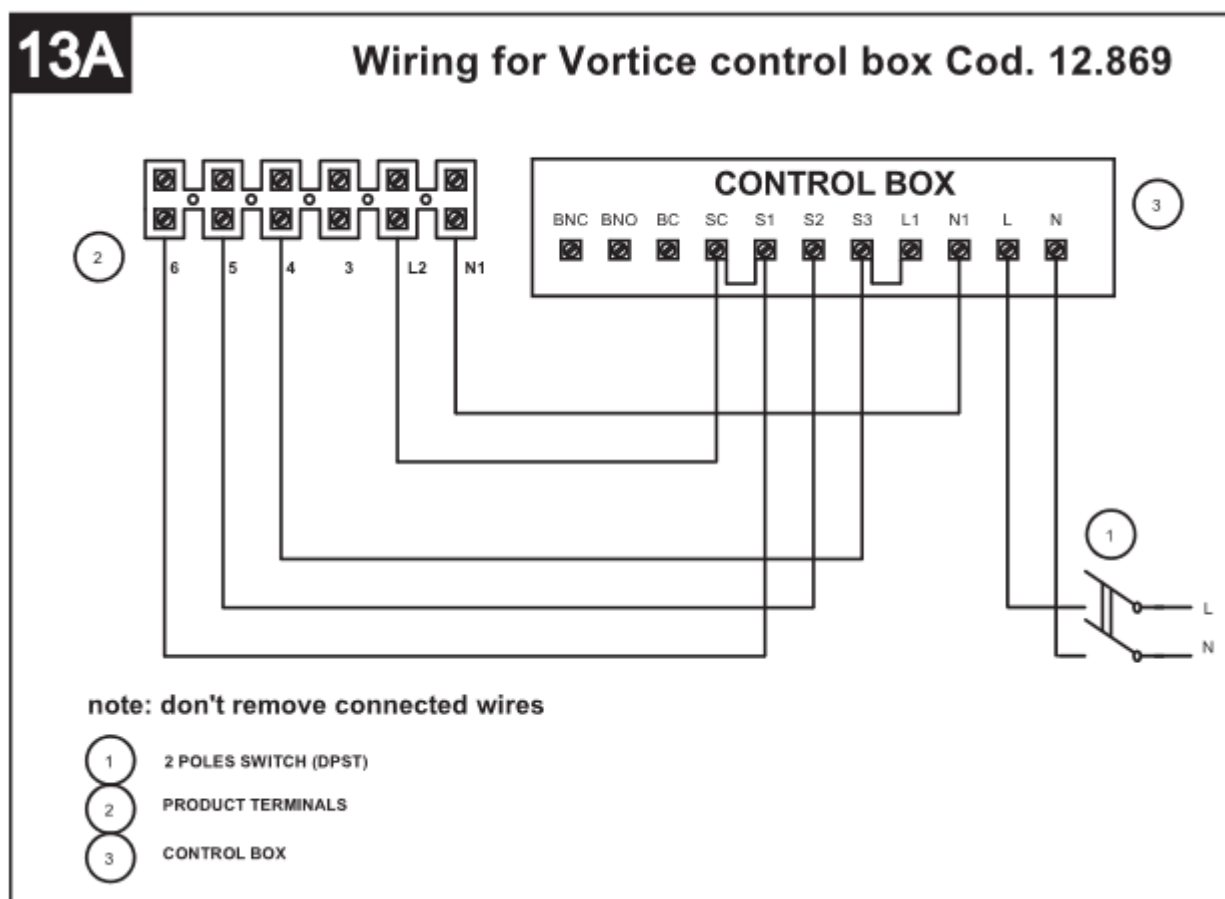

Anschlussschema / Schéma de raccordement / Schema di allacciamento

Vortice Serie CA-Roof MD E RF, 230V.

A7

...wir bewegen Luft!

Risch Lufttechnik AG

Ihr Fachhandel der Lüftungs- und Klimabranche
Votre commerce spécialisé en ventilation et climatisation

13B

Wiring for 3 speed with 3 switches

note: don't remove connected wires

- 1 2 POLES SWITCH (DPST)
- 2 PRODUCT TERMINALS
- 3 3x 1 POLE SWITCH (UPST)

13C

Wiring for Electronic Dimmer

note: don't remove connected wires

- 1 2 POLES SWITCH (DPST)
- 2 PRODUCT TERMINALS
- 3 DIMMER C1.5 cod. 12966

13D

Wiring for 2 speeds with 2 poles switch: MAX/MIN

note: don't remove connected wires

- 1 2 POLES SWITCH (DPST)
- 2 PRODUCT TERMINALS
- 3 CHANGEOVER SWITCH

note: don't remove connected wires

- 1 2 POLES SWITCH (DPST)
- 2 PRODUCT TERMINALS
- 3 CHANGEOVER SWITCH