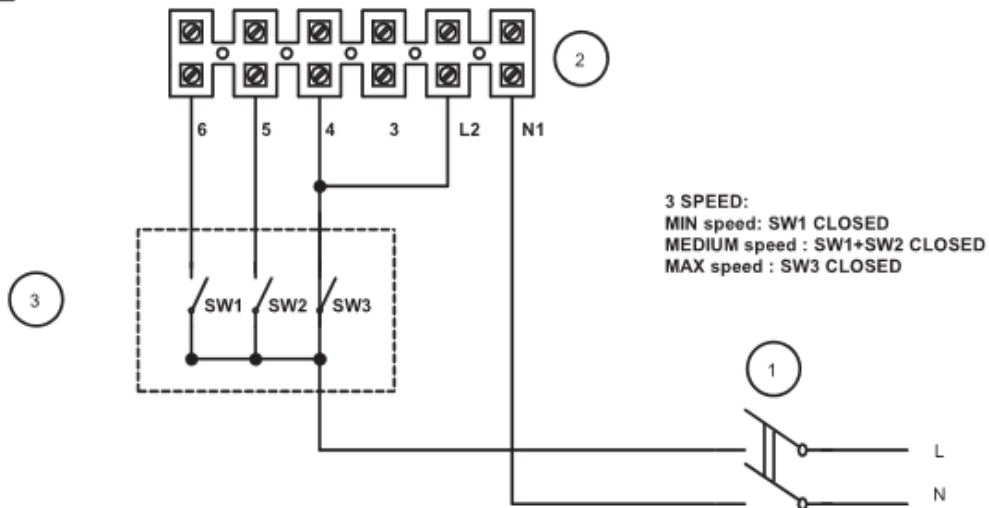

Anschlussschema / Schéma de raccordement / Schema di allacciamento

Vortice Serie CA-Roof MD E RF, 230V.

A7

...wir bewegen Luft!

Risch Lufttechnik AG

Ihr Fachhandel der Lüftungs- und Klimabranche
Votre commerce spécialisé en ventilation et climatisation

13B

Wiring for 3 speed with 3 switches

note: don't remove connected wires

- 1 2 POLES SWITCH (DPST)
- 2 PRODUCT TERMINALS
- 3 3x 1 POLE SWITCH (UPST)

13C

Wiring for Electronic Dimmer

note: don't remove connected wires

- 1 2 POLES SWITCH (DPST)
- 2 PRODUCT TERMINALS
- 3 DIMMER C1.5 cod. 12966

13D

Wiring for 2 speeds with 2 poles switch: MAX/MIN

note: don't remove connected wires

- 1 2 POLES SWITCH (DPST)
- 2 PRODUCT TERMINALS
- 3 CHANGEOVER SWITCH

13D

Wiring for 2 speeds with 2 poles switch: MAX/MIN

note: don't remove connected wires

- 1 2 POLES SWITCH (DPST)
- 2 PRODUCT TERMINALS
- 3 CHANGEOVER SWITCH

13E

Wiring for 2 speeds with 2 poles switch: MAX/MID