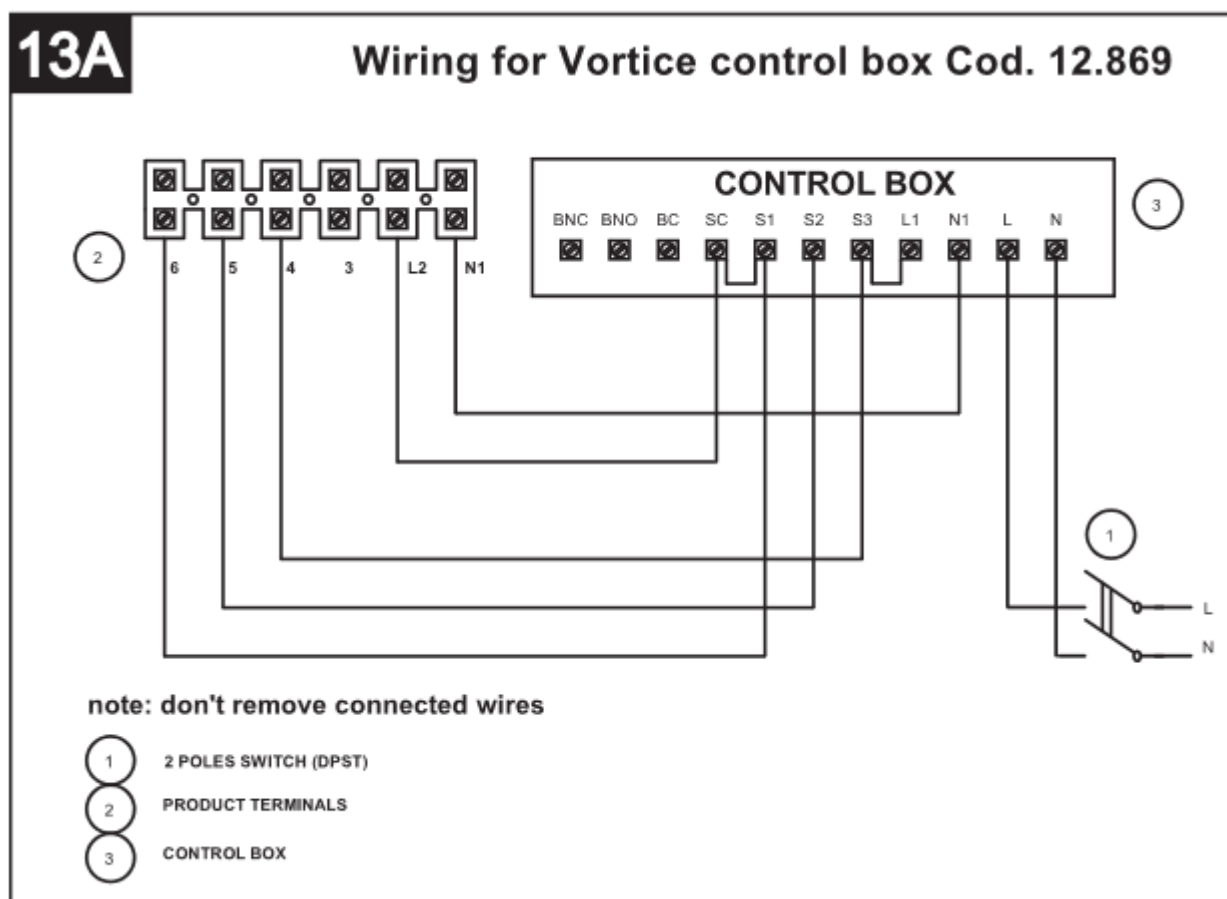

Anschlussschema / Schéma de raccordement / Schema di allacciamento

Vortice Serie CA-Roof MD E RF, 230V.

A7

...wir bewegen Luft!

Risch Lufttechnik AG

Ihr Fachhandel der Lüftungs- und Klimabranche
Votre commerce spécialisé en ventilation et climatisation

13B

Wiring for 3 speed with 3 switches

note: don't remove connected wires

- 1 2 POLES SWITCH (DPST)
- 2 PRODUCT TERMINALS
- 3 3x 1 POLE SWITCH (UPST)

13C

Wiring for Electronic Dimmer

note: don't remove connected wires

- 1 2 POLES SWITCH (DPST)
- 2 PRODUCT TERMINALS
- 3 DIMMER C1.5 cod. 12966

13D

Wiring for 2 speeds with 2 poles switch: MAX/MIN

note: don't remove connected wires

- 1 2 POLES SWITCH (DPST)
- 2 PRODUCT TERMINALS
- 3 CHANGEOVER SWITCH

note: don't remove connected wires

- 1 2 POLES SWITCH (DPST)
- 2 PRODUCT TERMINALS
- 3 CHANGEOVER SWITCH