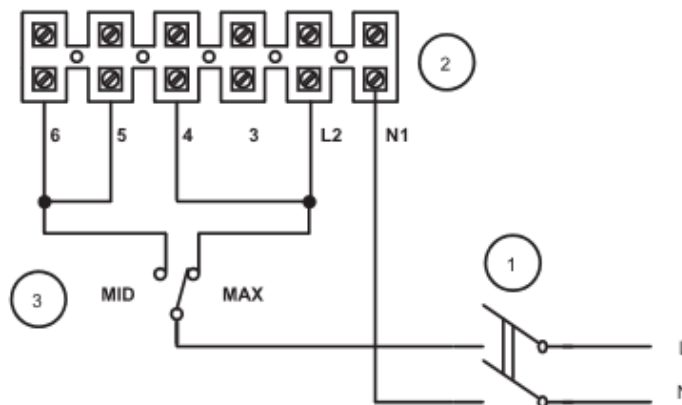

13D

Wiring for 2 speeds with 2 poles switch: MAX/MIN

note: don't remove connected wires

- 1 2 POLES SWITCH (DPST)
- 2 PRODUCT TERMINALS
- 3 CHANGEOVER SWITCH

13E

Wiring for 2 speeds with 2 poles switch: MAX/MID

note: don't remove connected wires

- 1 2 POLES SWITCH (DPST)
- 2 PRODUCT TERMINALS
- 3 CHANGEOVER SWITCH