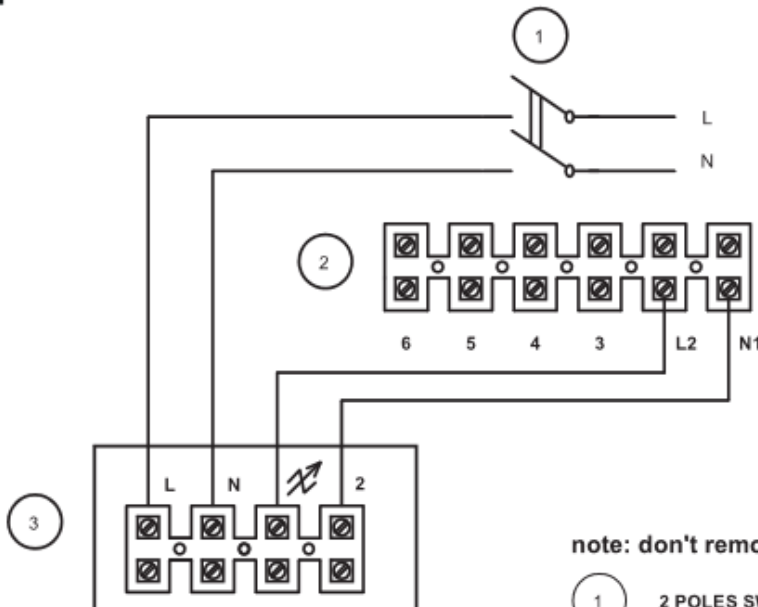

Anschlussschema / Schéma de raccordement / Schema di allacciamento

Vortice Serie CA-Roof MD E RF, 230V.

A7

...wir bewegen Luft!

Risch Lufttechnik AG

Ihr Fachhandel der Lüftungs- und Klimabranche
Votre commerce spécialisé en ventilation et climatisation

13B

Wiring for 3 speed with 3 switches

note: don't remove connected wires

- 1 2 POLES SWITCH (DPST)
- 2 PRODUCT TERMINALS
- 3 3x 1 POLE SWITCH (UPST)

13C

Wiring for Electronic Dimmer

note: don't remove connected wires

- 1 2 POLES SWITCH (DPST)
- 2 PRODUCT TERMINALS
- 3 DIMMER C1.5 cod. 12966

13D

Wiring for 2 speeds with 2 poles switch: MAX/MIN

note: don't remove connected wires

- 1 2 POLES SWITCH (DPST)
- 2 PRODUCT TERMINALS
- 3 CHANGEOVER SWITCH

13D

Wiring for 2 speeds with 2 poles switch: MAX/MIN

note: don't remove connected wires

- 1 2 POLES SWITCH (DPST)
- 2 PRODUCT TERMINALS
- 3 CHANGEOVER SWITCH

13E

Wiring for 2 speeds with 2 poles switch: MAX/MID