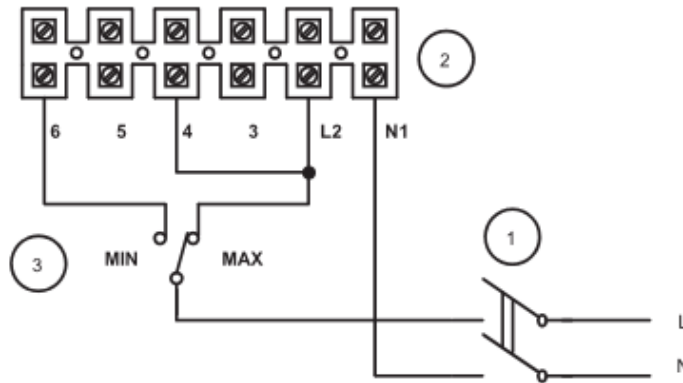

- 1 2 POLES SWITCH (DPST)
- 2 PRODUCT TERMINALS
- 3 DIMMER C1.5 cod. 12966

13D

Wiring for 2 speeds with 2 poles switch: MAX/MIN

note: don't remove connected wires

- 1 2 POLES SWITCH (DPST)
- 2 PRODUCT TERMINALS
- 3 CHANGEOVER SWITCH

13D

Wiring for 2 speeds with 2 poles switch: MAX/MIN

note: don't remove connected wires

- 1 2 POLES SWITCH (DPST)
- 2 PRODUCT TERMINALS
- 3 CHANGEOVER SWITCH

13E

Wiring for 2 speeds with 2 poles switch: MAX/MID

note: don't remove connected wires

- 1 2 POLES SWITCH (DPST)
- 2 PRODUCT TERMINALS
- 3 CHANGEOVER SWITCH