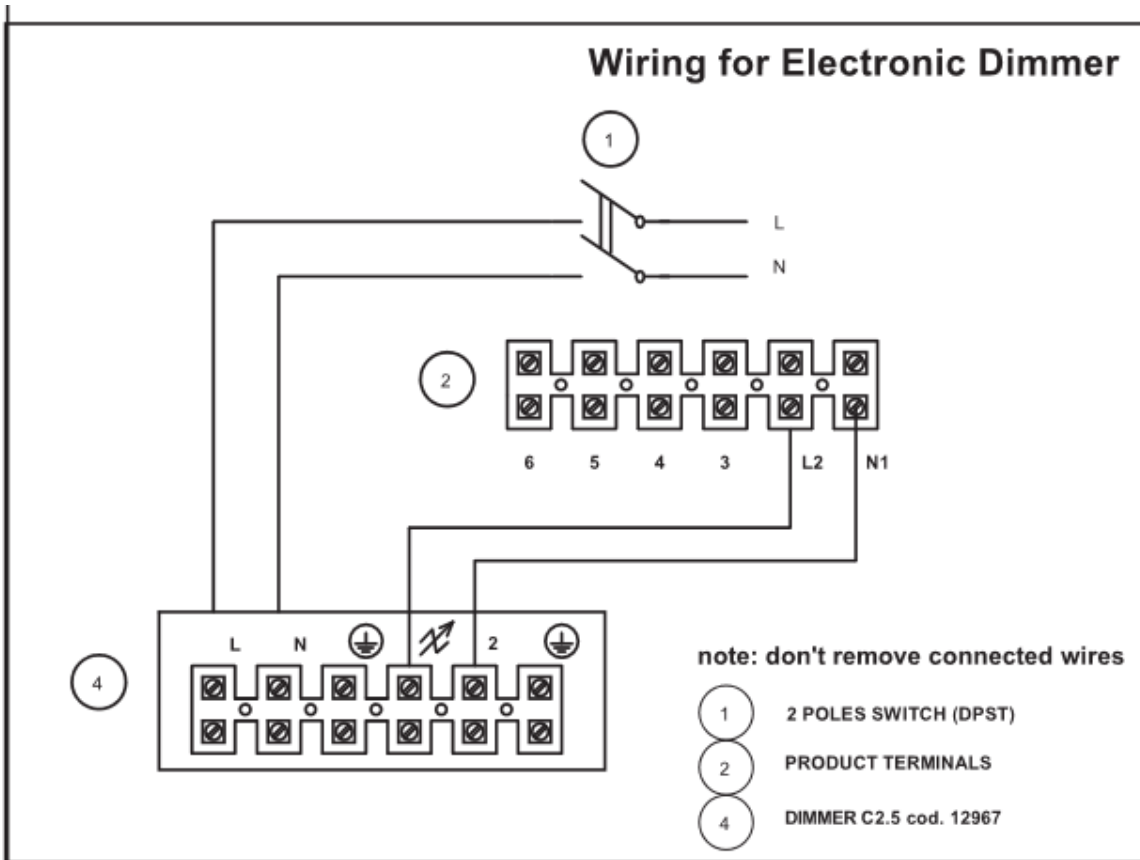

13B

Wiring for 3 speed with 3 switches

note: don't remove connected wires

- 1 2 POLES SWITCH (DPST)
- 2 PRODUCT TERMINALS
- 3 3x 1 POLE SWITCH (UPST)

13C

Wiring for Electronic Dimmer

note: don't remove connected wires

- 1 2 POLES SWITCH (DPST)
- 2 PRODUCT TERMINALS
- 3 DIMMER C1.5 cod. 12966

13D

Wiring for 2 speeds with 2 poles switch: MAX/MIN

note: don't remove connected wires

- 1 2 POLES SWITCH (DPST)
- 2 PRODUCT TERMINALS
- 3 CHANGEOVER SWITCH

note: don't remove connected wires

- 1 2 POLES SWITCH (DPST)
- 2 PRODUCT TERMINALS
- 3 CHANGEOVER SWITCH