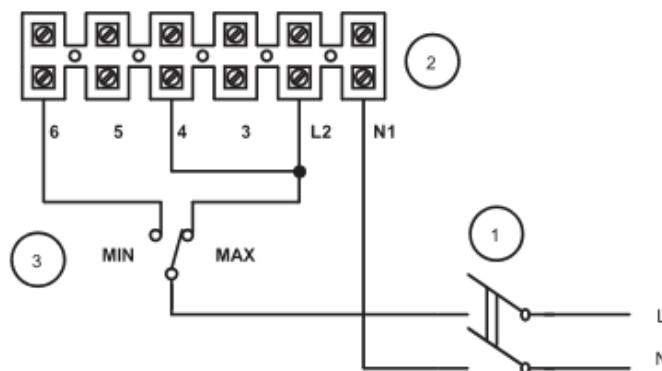

Anschlussschema / Schéma de raccordement / Schema di allacciamento

Vortice Serie CA-Roof MD E RF, 230V.

A7

...wir bewegen Luft!

Risch Lufttechnik AG

Ihr Fachhandel der Lüftungs- und Klimabranche
Votre commerce spécialisé en ventilation et climatisation

13B

Wiring for 3 speed with 3 switches

note: don't remove connected wires

- 1 2 POLES SWITCH (DPST)
- 2 PRODUCT TERMINALS
- 3 3x 1 POLE SWITCH (UPST)

13C

Wiring for Electronic Dimmer

note: don't remove connected wires

- 1 2 POLES SWITCH (DPST)
- 2 PRODUCT TERMINALS
- 3 DIMMER C1.5 cod. 12966

13D

Wiring for 2 speeds with 2 poles switch: MAX/MIN

note: don't remove connected wires

- 1 2 POLES SWITCH (DPST)
- 2 PRODUCT TERMINALS
- 3 CHANGEOVER SWITCH

13D

Wiring for 2 speeds with 2 poles switch: MAX/MIN

note: don't remove connected wires

- 1 2 POLES SWITCH (DPST)
- 2 PRODUCT TERMINALS
- 3 CHANGEOVER SWITCH

13E

Wiring for 2 speeds with 2 poles switch: MAX/MID