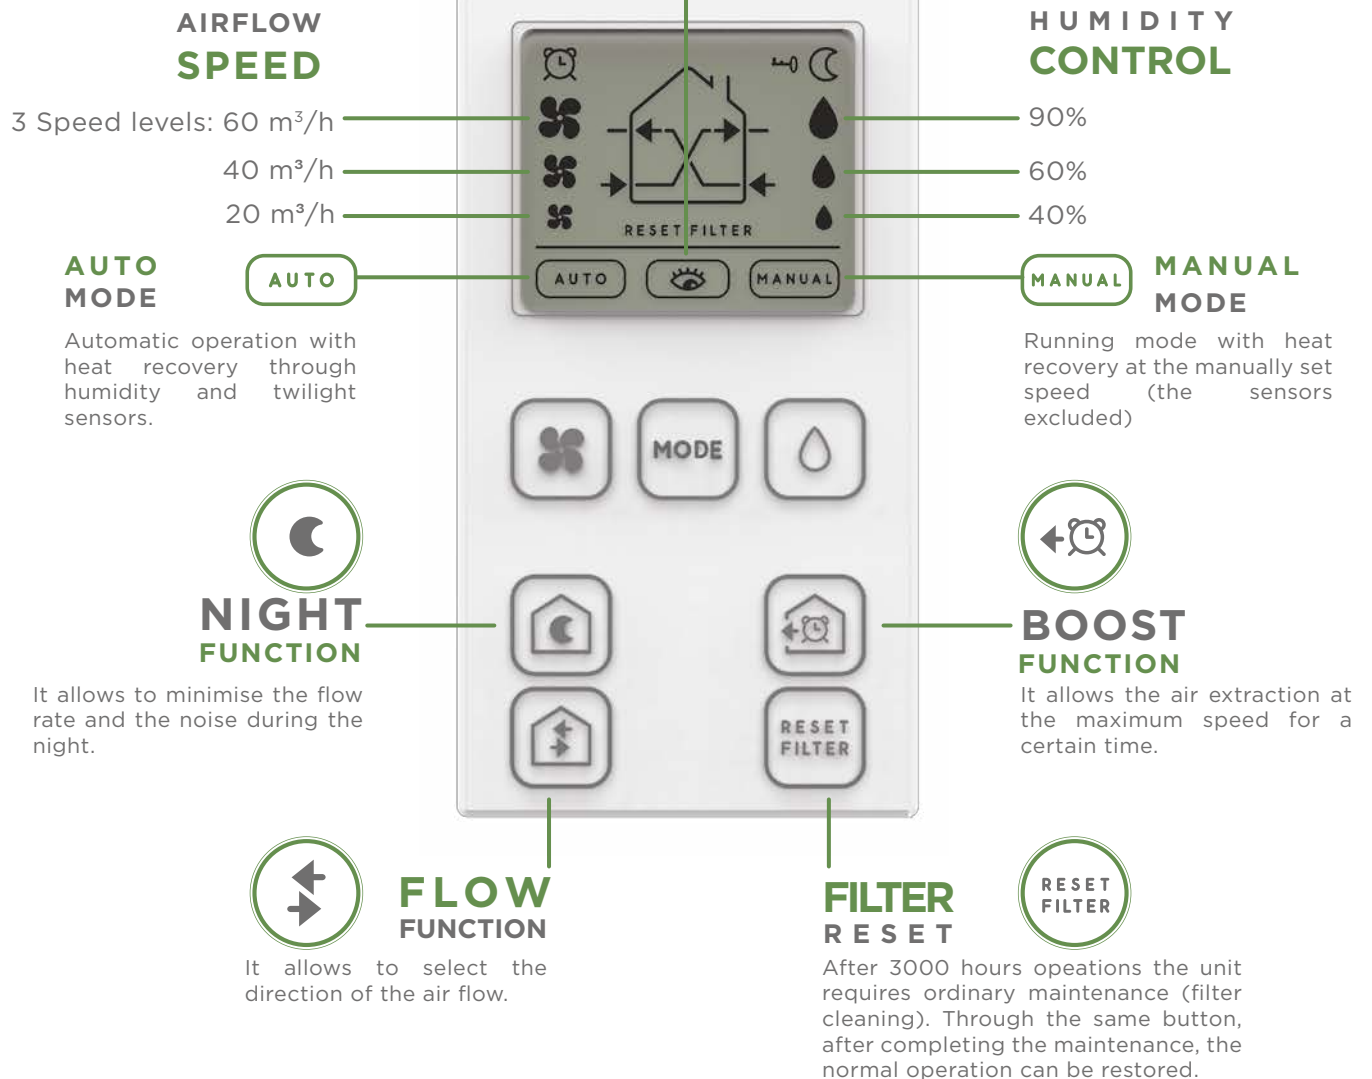

DISPLAY REMOTE CONTROL

SURVEILLANCE MODE

The product remains in sleep mode keeping the sensors active. In case the humidity level detected in the environment is higher than the preset one, the product will automatically start running until reset values.

OPTIONAL

Filter kit ISO COARSE 45% (only 160)

ISO COARSE 45%, filter, in comparison to the standard dust filters, allows a more efficient filtration of particles with diameter superior to 10um (like hair, pollen, sand, generic dust).

Sound absorbing foam

The sound absorbing foam allows to reduce the noise coming from the outside when the product is turned off.