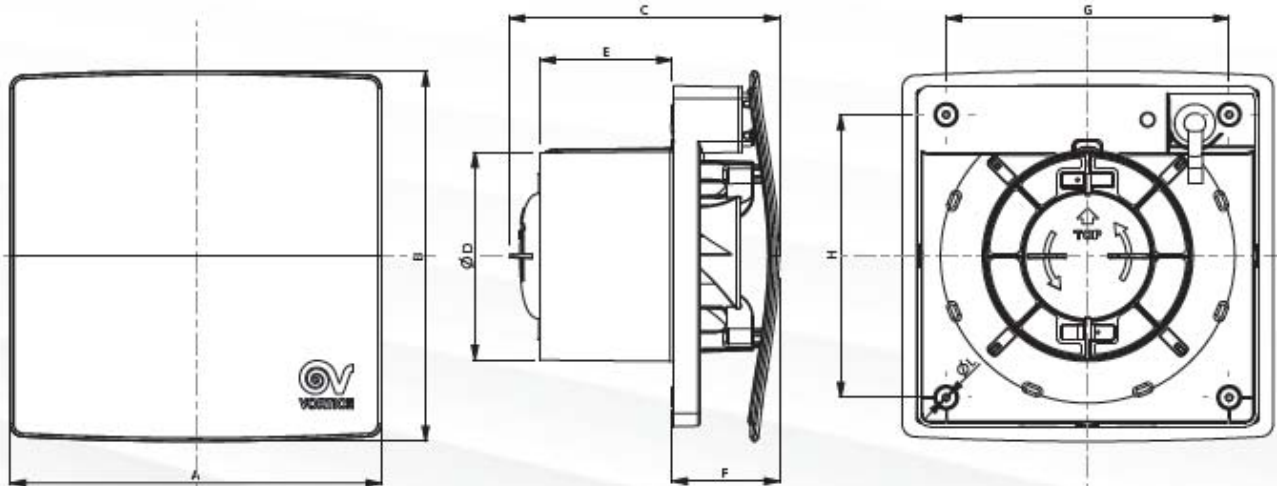

**Abmessungen / Dimensions / Dimensioni**

**Vortice Punto EVO Flexo Serie**

| Models              | A   | B   | C   | Ø D | E    | F  | G   | H   | Ø L | Kg   |
|---------------------|-----|-----|-----|-----|------|----|-----|-----|-----|------|
| MEX 100/4" LL 1S    | 173 | 173 | 126 | 98  | 61.5 | 50 | 132 | 132 | 3.5 | 0.60 |
| MEX 100/4" LL 1S T  |     |     |     |     |      |    |     |     |     |      |
| MEX 120/5" LL 1S    | 193 | 193 | 138 | 119 | 71   | 53 | 152 | 152 |     | 0.77 |
| ME 120/5" LL T 1S T |     |     |     |     |      |    |     |     |     |      |

Masse / Dimensions / Dimensioni, mm