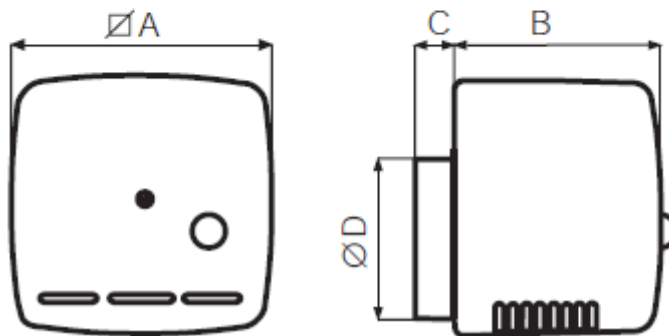

Abmessungen / Dimensions / Dimensioni

Vortice Ariett Serie

Ariett LL PIR

Masse / Dimensions / Dimensioni, mm

	∅ A	B	C	∅ D	E	F	kg
Ariett LL / Ariett LL MHC / Ariett LL PIR	156	123	25	97	60	60	1.47 / 1.45 / 1.5