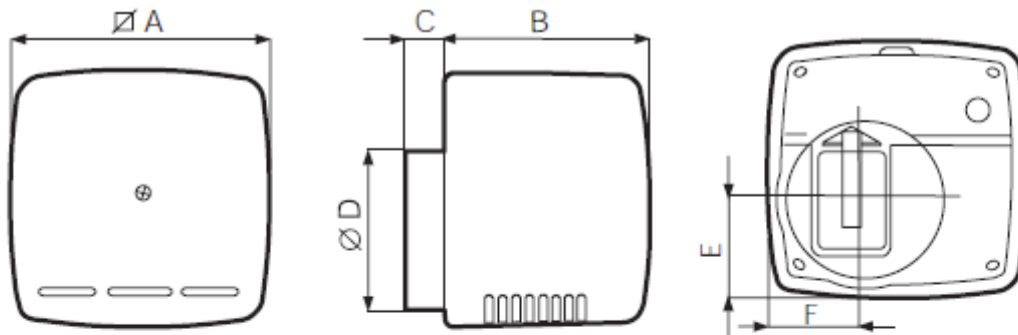

Abmessungen / Dimensions / Dimensioni

Vortice Ariett Serie

Ariett LL PIR

Masse / Dimensions / Dimensioni, mm

	∅ A	B	C	∅ D	E	F	kg
Ariett LL / Ariett LL MHC / Ariett LL PIR	156	123	25	97	60	60	1.47 / 1.45 / 1.5