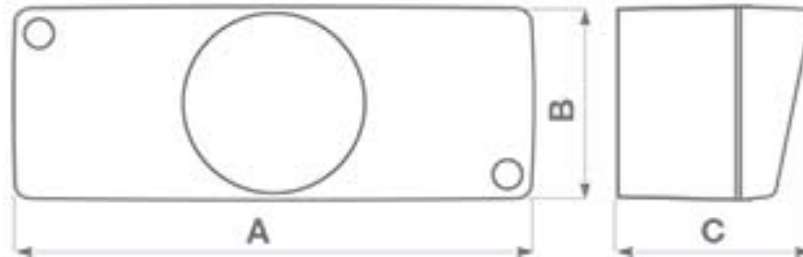

Abmessungen / Dimensions / Dimensioni

C SMOKE

A = 144, B = 54, C = 55.8

Masse / Dimensions / Dimensioni, mm